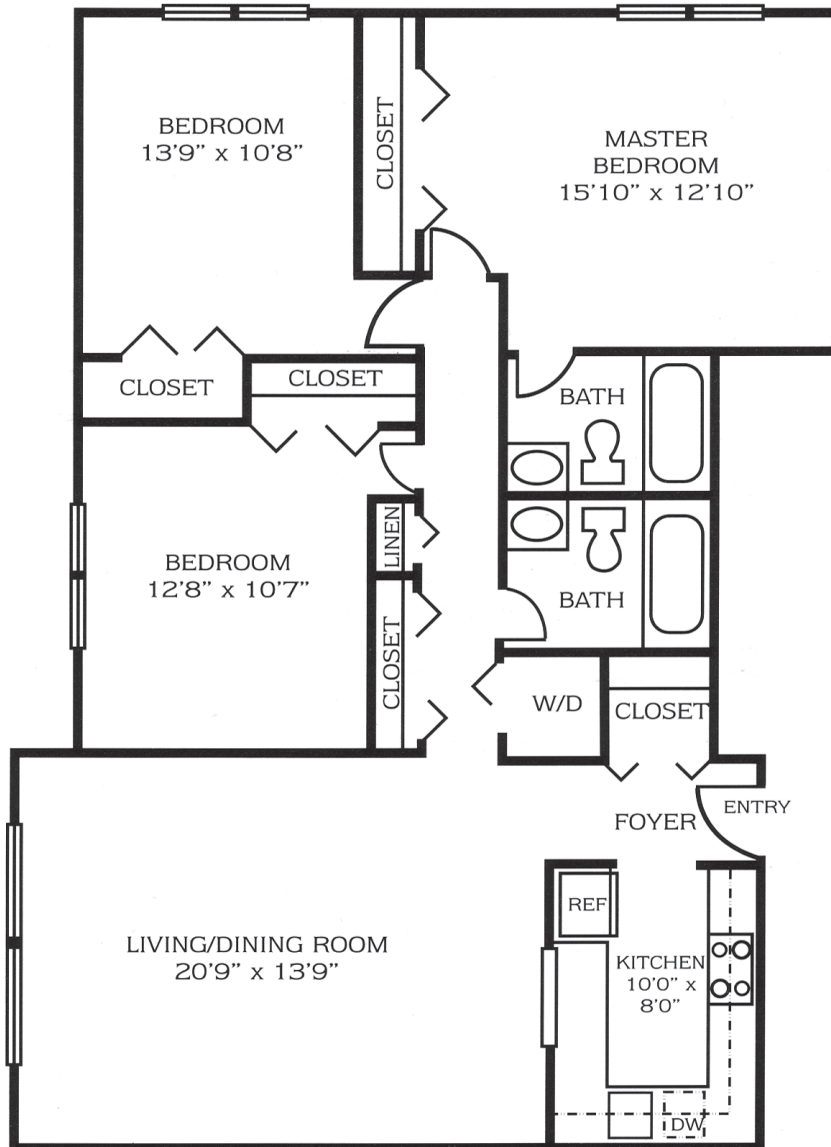

Fairfax Towers

The Potomac

1,153 SQ. FT.